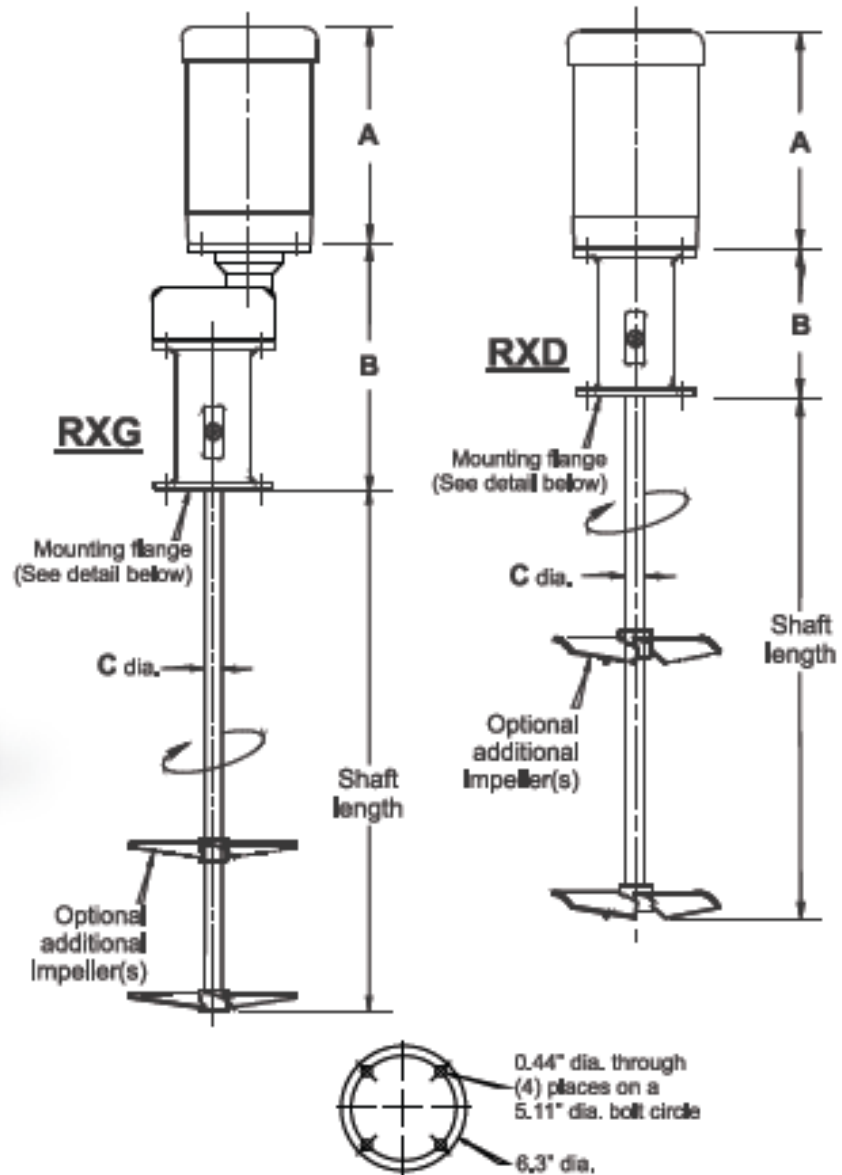

Mixing Equipment Quotation

Rotomixx™ Low Shear Batch Mixer

Admix, Inc. Employee Owned... Customer Focused.

Page 4 of 5

Dimensions:

Rotomixx

	A	B	C
100RXD	12	7.9	1.00
125RXD	12	7.9	1.25
100RXG	12	13	1.00
125RXG	12	13	1.25

Dimensions are in inches

RXG

RXG and RXD MOUNTING FLANGE DETAIL